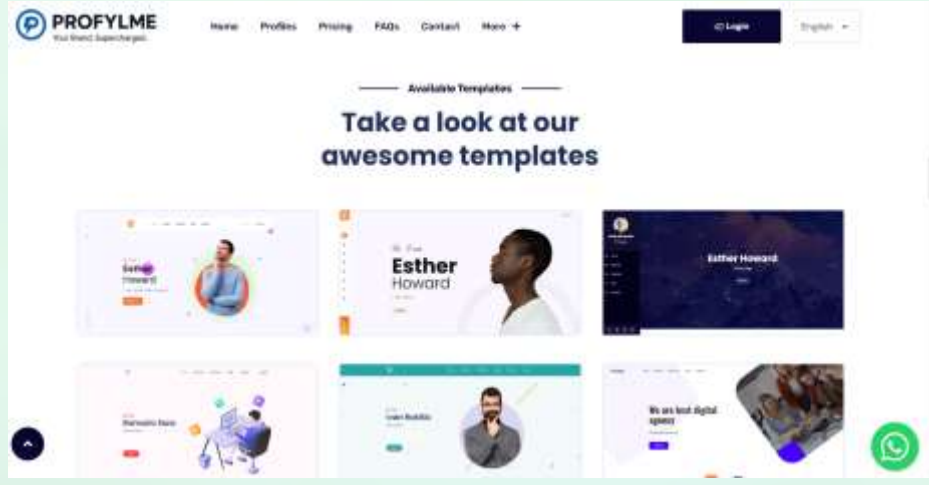

Stand Out Online

Break through the noise with visually compelling portfolios that grab attention instantly.

Own Your Brand

Take control of your professional narrative and connect with meaningful opportunities.

Competitive Advantage

Traditional Approach

Static resumes and basic LinkedIn profiles limit your ability to showcase creativity and personality.

- Limited visual appeal
- No analytics insights
- Generic templates

ProfylMe Advantage

Visually stunning, customizable portfolios with analytics-driven insights and personal touch.

- Full customization control
- Detailed view analytics
- Professional templates

Visual Mockups